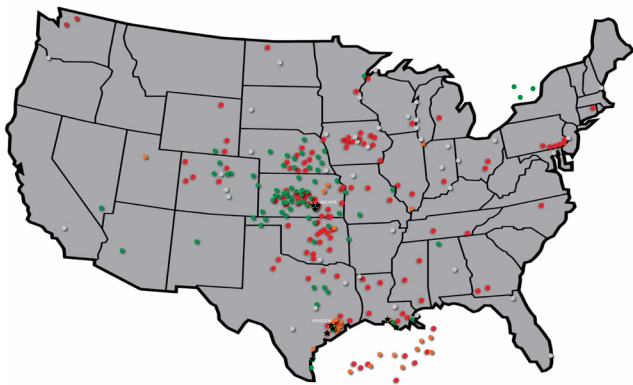

Industrial Services
est. 1997

PK Industrial is a leading soft craft services company with both shop and field capabilities. Insulation, fireproofing, scaffolding, and painting services have been safely executed in the petrochemical, industrial, energy and commercial sectors. PKI is one of the largest fireproofing applicators in the United States since 1997 with shop locations strategically located throughout the country. Through our commitment of our quality of work, safety first mindset, and relationships with our clients, PK Industrial has created a culture of excellence customers have come to expect.

Corporate Offices & Job Locations

WICHITA, KS | AUGUSTA, KS | EL DORADO, KS
CORPUS CHRISTI, TX | HOUSTON, TX
PASCAGOULA, MS | RIO GRANDE VALLEY, TX