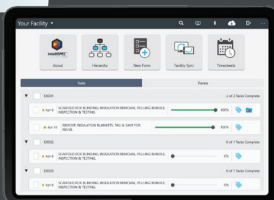

# OPTIMIZED SEAL INSPECTION SOLUTIONS

PK's Seal Inspection Services offers an integrated crew and multi-functional approach combining industry-leading safety and inspection services, innovative technology, and industry-recognized SMEs to execute projects safely. Our team also offers the ability to merge all services into a single point of contact, eliminating handoffs between contractors.

## Our Mobile Inspection Technology

intelliSPEC™ is a cloud-based inspection software that provides a digital view into the field. intelliSPEC™ delivers complete accessibility of data, validation of compliance measure, elimination of bottlenecks, reduction in cycle times, and increased production through transparency.