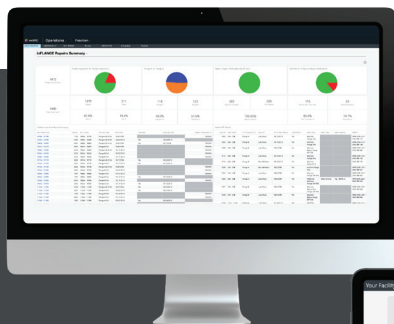

# OPTIMIZED SEAL INSPECTION SOLUTIONS

PK's Seal Inspection Services offers an integrated crew and multi-functional approach combining industry-leading safety and inspection services, innovative technology, and industry-recognized SMEs to execute projects safely. Our team also offers the ability to merge all services into a single point of contact, eliminating handoffs between contractors.

## Our Mobile Inspection Technology

intelliSPEC™ is a cloud-based inspection software that provides a digital view into the field. intelliSPEC™ delivers complete accessibility of data, validation of compliance measure, elimination of bottlenecks, reduction in cycle times, and increased production through transparency.